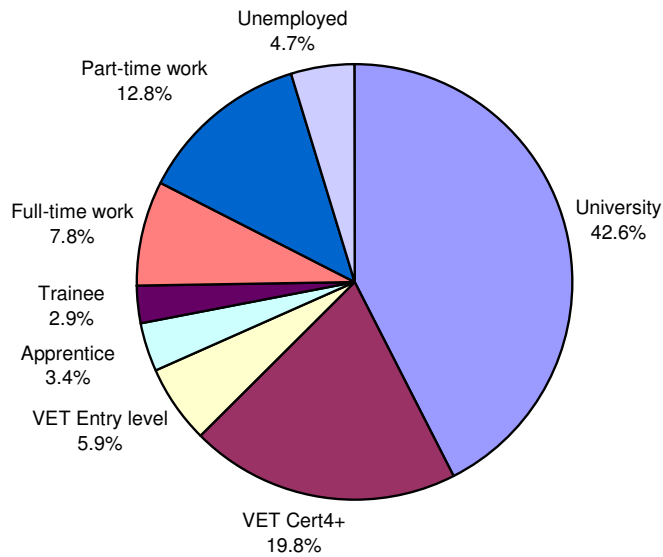

Figure 1. Destinations of 2003 Year 12 Completers in Central Grampians LLEN (%)

Figure 2. Destinations of 2003 Year 12 Completers in Victoria (%)

Figure 3. Destinations of Year 12 Completers in Central Grampians LLEN, showing deferrals (%)