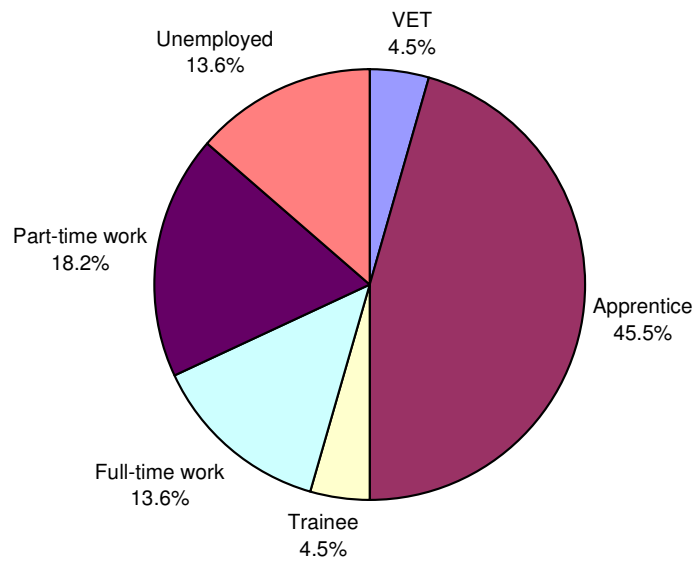

Figure 4. Destinations of Year 12 Completers in Victoria, showing deferrals (%)

Figure 5. Destinations of 2003 Early School Leavers in Central Grampians LLEN (%)

Figure 6. Destinations of 2003 Early School Leavers in Victoria (%)

Table 4. Central Grampians - Destinations of all school leavers by year level (LLEN and Victoria)

	Central Grampians		Victoria	
	count	%	count	%
Yr 12 Completers				
University	26	22.2	12742	42.6
VET Cert 4+	16	13.7	5934	19.8
VET Entry Level	9	7.7	1771	5.9
Apprentice	5	4.3	1029	3.4
Trainee	5	4.3	855	2.9
Full-time Work	24	20.5	2334	7.8
Part-time Work	22	18.8	3822	12.8
Unemployed	10	8.5	1411	4.7
<i>Total</i>	<i>117</i>	<i>100.0</i>	<i>29898</i>	<i>100.0</i>
Yr 11/12 Early Leavers				
University	0	0.0	7	0.4
VET	1	5.9	396	20.0
Apprentice	7	41.2	450	22.7
Trainee	1	5.9	105	5.3
Full-time work	4	23.5	361	18.2
Part-time work	2	11.8	301	15.2
Unemployed	2	11.8	363	18.3
<i>Total</i>	<i>17</i>	<i>100.0</i>	<i>1983</i>	<i>100.0</i>
Yr 9/10 Early Leavers				
VET	0	0.0	286	26.3
Apprentice	3	60.0	272	25.0
Trainee	0	0.0	56	5.1
Full-time work	0	0.0	147	13.5
Part-time work	1	20.0	99	9.1
Unemployed	1	20.0	228	21.0
<i>Total</i>	<i>5</i>	<i>100.0</i>	<i>1088</i>	<i>100.0</i>