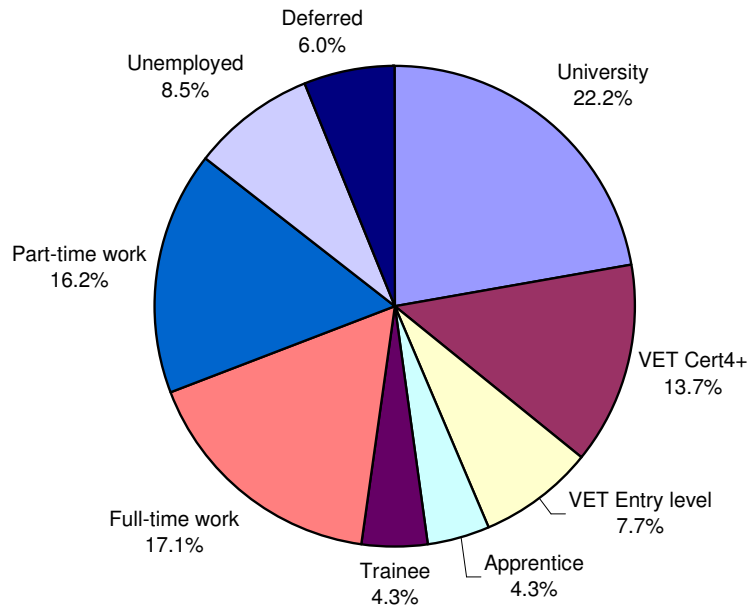

Figure 1. Destinations of 2003 Year 12 Completers in Central Grampians LLEN (%)

Figure 2. Destinations of 2003 Year 12 Completers in Victoria (%)

Figure 3. Destinations of Year 12 Completers in Central Grampians LLEN, showing deferrals (%)