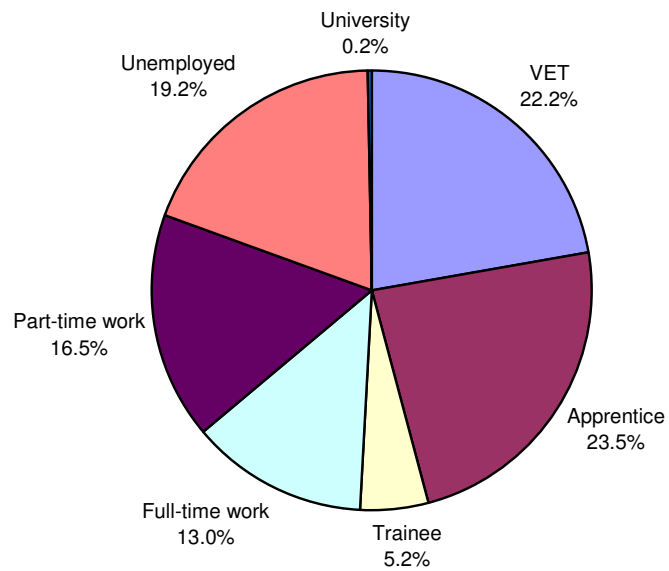

Figure 4. Destinations of Year 12 Completers in Victoria, showing deferrals (%)

Figure 5. Destinations of 2003 Early School Leavers in Central Grampians LLEN (%)

Figure 6. Destinations of 2003 Early School Leavers in Victoria (%)

Table 4. Central Grampians - Destinations of all school leavers by year level (LLEN and Victoria)

	Central Grampians		Victoria	
	count	%	count	%
Yr 12 Completers				
University	26	22.2	12742	42.6
VET Cert 4+	16	13.7	5934	19.8
VET Entry Level	9	7.7	1771	5.9
Apprentice	5	4.3	1029	3.4
Trainee	5	4.3	855	2.9
Full-time Work	24	20.5	2334	7.8
Part-time Work	22	18.8	3822	12.8
Unemployed	10	8.5	1411	4.7
<i>Total</i>	<i>117</i>	<i>100.0</i>	<i>29898</i>	<i>100.0</i>
Yr 11/12 Early Leavers				
University	0	0.0	7	0.4
VET	1	5.9	396	20.0
Apprentice	7	41.2	450	22.7
Trainee	1	5.9	105	5.3
Full-time work	4	23.5	361	18.2
Part-time work	2	11.8	301	15.2
Unemployed	2	11.8	363	18.3
<i>Total</i>	<i>17</i>	<i>100.0</i>	<i>1983</i>	<i>100.0</i>
Yr 9/10 Early Leavers				
VET	0	0.0	286	26.3
Apprentice	3	60.0	272	25.0
Trainee	0	0.0	56	5.1
Full-time work	0	0.0	147	13.5
Part-time work	1	20.0	99	9.1
Unemployed	1	20.0	228	21.0
<i>Total</i>	<i>5</i>	<i>100.0</i>	<i>1088</i>	<i>100.0</i>