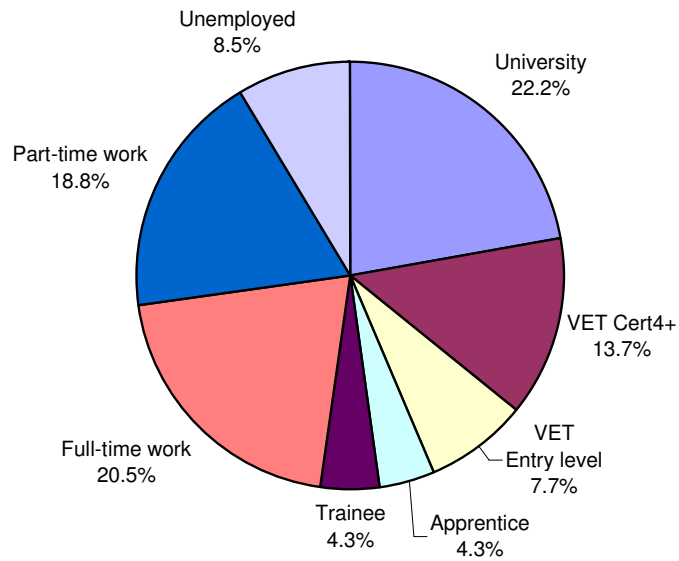

Figure 1. Destinations of 2003 Year 12 Completers in Central Grampians LLEN (%)

Figure 2. Destinations of 2003 Year 12 Completers in Victoria (%)

Figure 3. Destinations of Year 12 Completers in Central Grampians LLEN, showing deferrals (%)

Figure 4. Destinations of Year 12 Completers in Victoria, showing deferrals (%)

Figure 5. Destinations of 2003 Early School Leavers in Central Grampians LLEN (%)

Figure 6. Destinations of 2003 Early School Leavers in Victoria (%)