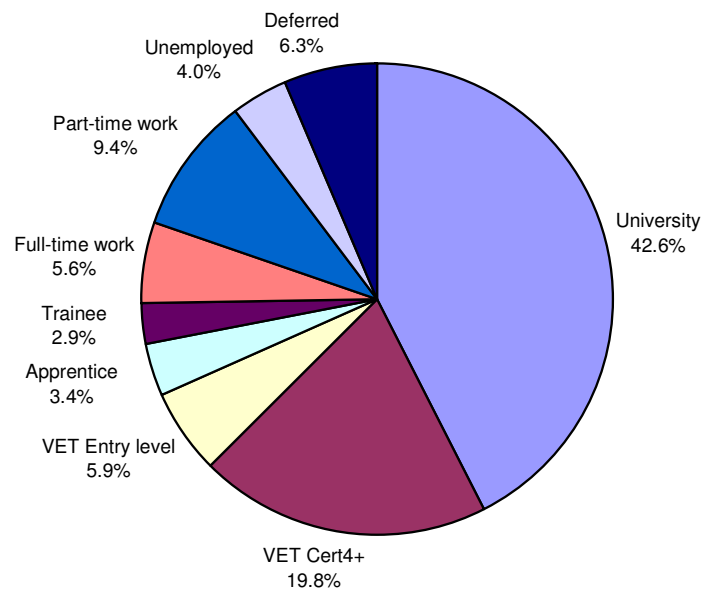

Figure 4. Destinations of Year 12 Completers in Victoria, showing deferrals (%)

Figure 5. Destinations of 2003 Early School Leavers in Central Grampians LLEN (%)

Figure 6. Destinations of 2003 Early School Leavers in Victoria (%)

Table 4. Central Grampians - Destinations of all school leavers by year level (LLEN and Victoria)

	Central Grampians		Victoria	
	count	%	count	%
Yr 12 Completers				
University	26	22.2	12742	42.6
VET Cert 4+	16	13.7	5934	19.8
VET Entry Level	9	7.7	1771	5.9
Apprentice	5	4.3	1029	3.4
Trainee	5	4.3	855	2.9
Full-time Work	24	20.5	2334	7.8
Part-time Work	22	18.8	3822	12.8
Unemployed	10	8.5	1411	4.7
<i>Total</i>	<i>117</i>	<i>100.0</i>	<i>29898</i>	<i>100.0</i>
Yr 11/12 Early Leavers				
University	0	0.0	7	0.4
VET	1	5.9	396	20.0
Apprentice	7	41.2	450	22.7
Trainee	1	5.9	105	5.3
Full-time work	4	23.5	361	18.2
Part-time work	2	11.8	301	15.2
Unemployed	2	11.8	363	18.3
<i>Total</i>	<i>17</i>	<i>100.0</i>	<i>1983</i>	<i>100.0</i>
Yr 9/10 Early Leavers				
VET	0	0.0	286	26.3
Apprentice	3	60.0	272	25.0
Trainee	0	0.0	56	5.1
Full-time work	0	0.0	147	13.5
Part-time work	1	20.0	99	9.1
Unemployed	1	20.0	228	21.0
<i>Total</i>	<i>5</i>	<i>100.0</i>	<i>1088</i>	<i>100.0</i>